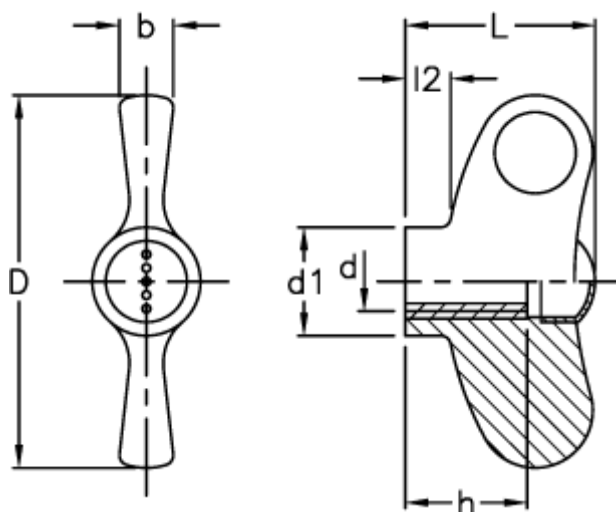

Article number: 23052232213

Description: E+G Wing nut  
EWN.48 B-M6-C3, grey cap

## Measures

b	= 7
D	= 47
d1	= 13.5
d 6H	= M6
h	= 12
L	= 24
l2	= 5.5